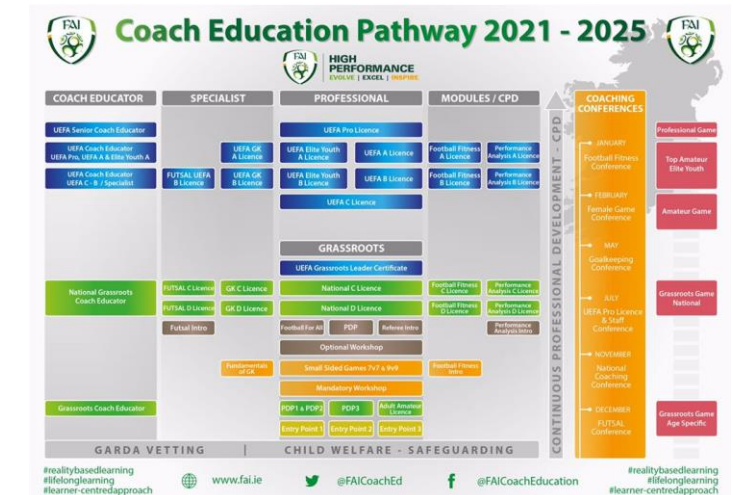

DLR Waves u17: WNL

DLR Waves u16 Pathway: MGL

Pathway u15: TBC

Either Eastern national league / MGL South Dublin
Or matches vs. other academies

Pathway u14: MGL South Dublin

Matches vs. other academies

Pathway u13: MGL South Dublin

Matches vs. other academies

Pathway u12: MGL South Dublin

Matches vs. other academies

Pathway u11: MGL South Dublin

Matches vs. other academies

Pathway u10: DDSL / MGL

Matches vs. other academies

Emerging Talent

DLR Co Co / FAI / UCD Education

Elite Representation

UCD / Maynooth, Sports Scholarships
Coach Education / FAI, FETAC

First Aid Course (DLR)
Lifesaving Course (DLR)
Referee Courses (FAI)

Age groups subject to change and could mirror boys FAI NL pathway u13/ 15 / 17 / 19